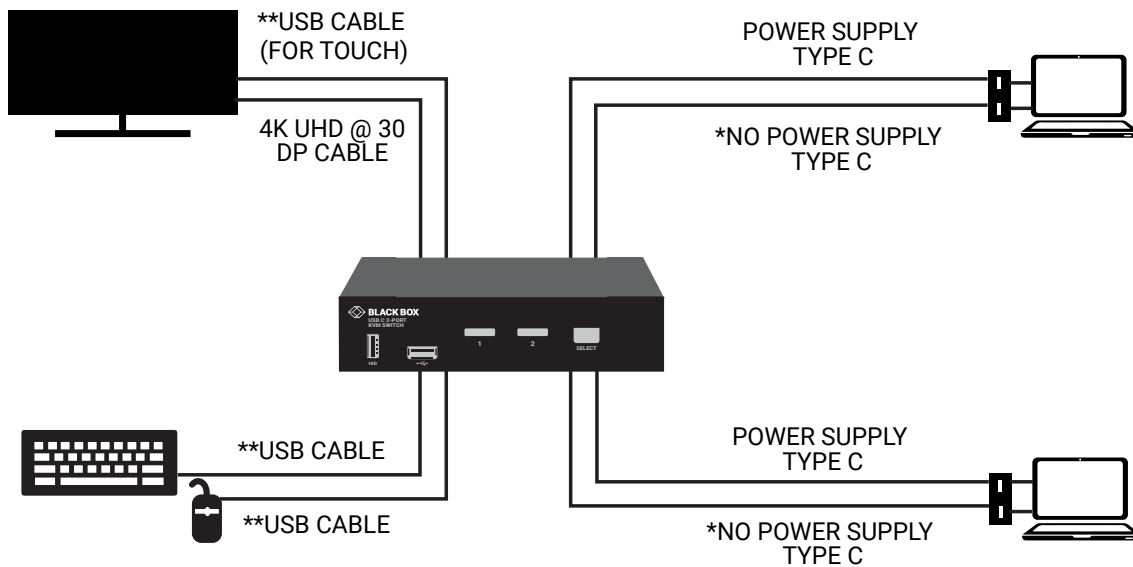

OVERVIEW

4K 2-PORT KVM SWITCH WITH USB-C, DISPLAYPORT DATA SHEET

INTRODUCTION

The 4K 2-Port KVM Switch with USB-C, DisplayPort allows two USB-C enabled computers to share multiple USB peripherals (four HID devices plus two USB 3.0 devices).

FEATURES

- SUPPORTS MAXIMUM RESOLUTION OF 3840 X 2160 @ 60 HZ (4:4:4)
- ENABLES KEYBOARD AND MOUSE PLUG AND PLAY WITHOUT DRIVERS
- HAS FRONT-PANEL BUTTONS/HOTKEY FOR EASY COMPUTER SELECTION AND AUTO-SCAN FUNCTION
- OFFERS SELECTABLE SCAN TIME FUNCTION

FEATURES (CONTINUED)

- SUPPORTS WINDOWS AND MAC WITH NO SOFTWARE REQUIRED
- SELECT BETWEEN 4K 6 G + USB 2.0 (PICTURE ORIENTED) AND 4K 3G + USB 3.0 (USB ORIENTED)
- FEATURES FRONT USB/USB HID DESIGN FOR EASY ACCESS OF USB DEVICES

APPLICATION DIAGRAM

*KVM'S TYPE C CONNECTOR DOES NOT SUPPLY POWER.

POWER SUPPLY IS REQUIRED FOR MAC PRO.

**REQUIRES 10 GB USB C CABLES