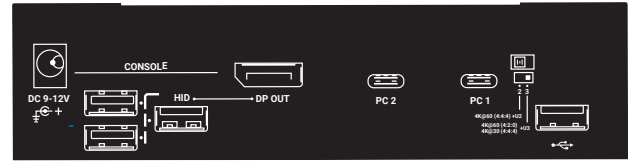

APPLICATION DIAGRAM

*KVM'S TYPE C CONNECTOR DOES NOT SUPPLY POWER.

POWER SUPPLY IS REQUIRED FOR MAC PRO.

**REQUIRES 10 GB USB C CABLES

SPECIFICATIONS

4K 2-PORT KVM SWITCH WITH USB-C, DISPLAYPORT (KVMC4K-2P)

FRONT VIEW

KVMC4K-2P

BACK VIEW

KVMC4K-2P

WHAT'S INCLUDED WITH THE KVMC4K-2P

- (1) SWITCH
- (1) 12V, 1A POWER SUPPLY WITH US, UK, EU, AND AU ADAPTERS
- (1) PACK OF RUBBER FEET

SYSTEM REQUIREMENTS

CONSOLE SIDE:

- (1) DISPLAYPORT MONITOR
- (1) USB KEYBOARD
- (1) USB MOUSE

COMPUTER SIDE:

- (1) USB-ENABLED COMPUTER
- (1) USB TYPE-C CABLE

4K 2-PORT KVM SWITCH WITH USB-C, DISPLAYPORT (KVMC4K-2P)

APPROVALS	FCC, CE, VCCI, RoHS
VIDEO RESOLUTION (MAXIMUM)	3840 x 2160 @ 60 Hz (4:4:4)
CONNECTORS	Computer Interface (Video and USB input): (2) USB Type C; Console Interface: USB 3.0 Port: (1) USB Type A (front), (1) USB Type A (rear); USB HID Port: (1) USB Type A (front), (3) USB Type A (rear); Video Output: (1) DisplayPort
INDICATORS	(4) LEDs: (2) Computer Ready LEDs (green); (2) Computer Selected LEDs (red)
USER CONTROLS	(1) Pushbutton (for selection); (1) Mode Switch: 4K @ 60 Hz + U2 (picture oriented); 4K @ 60 Hz (4:2:0) + U3 or 4K @ 30 Hz (4:4:4) + U3 (USB speed oriented); Keyboard Hotkeys
AUTOMATIC SCAN INTERVAL	3, 8, 15, 30 seconds
POWER SUPPLY	9 to 12 VDC
DIMENSIONS	1.6" H x 8.7" W x 5.2" D (4 x 22 x 13 cm)
WEIGHT	1.35 lb. (0.615 kg)

NOTE: Switch between 3G and 6G modes ONLY when power is NOT connected.

ORDERING INFORMATION

ITEM	CODE
4K 2-Port KVM Switch with USB-C, DisplayPort	KVMC4K-2P

NOTES _____

DISCLAIMER

Black Box Corporation shall not be liable for damages of any kind, including, but not limited to, punitive, consequential or cost of cover damages, resulting from any errors in the product information or specifications set forth in this document and Black Box Corporation may revise this document at any time without notice.